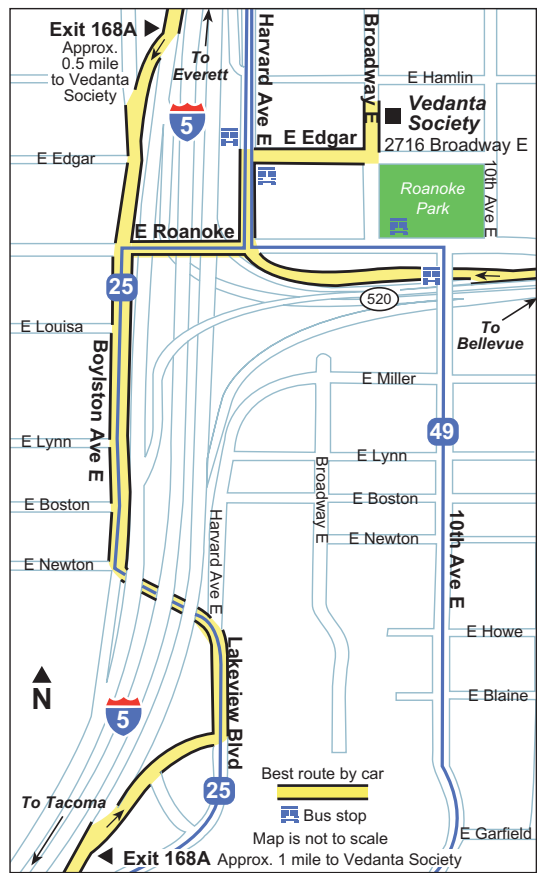

Getting to the Vedanta Society

King County Metro bus routes **25*** and **49** stop less than two blocks from the Society. Schedules, fares, etc. are available at transit.metrokc.gov, or by calling (206) 553-3000 or 1-800-542-7876 (toll-free within Washington State).

Routes to the Vedanta Society by car (via I-5 or SR 520) are shown in yellow.

*Weekdays only.

Route 25—Weekdays only

MAP LEGEND

- Makes all regular stops.
- Adverse weather route
- TIME POINT: Street intersection used for time schedule reference point listed at the top of time columns to estimate bus arrival and trip times.
- TRANSFER POINT: Route intersection for transferring to the connecting route or routes indicated.
- TIME POINT/TRANSFER POINT combined.
- LANDMARK: A significant geographical reference point.
- 3rd Ave bus stops.

Area shown in detail map, above

Metro Route 25 Weekdays

To DOWNTOWN (Weekday):

55th Av NE & NE 44th	15th Av NE & NE 43rd	On Montlake Blvd (at SR-520)	Boylston Av E & E Roanoke
6:04am	6:16am	6:23am	6:32am
6:33am	6:45am	6:52am	7:01am
7:04am	7:16am	7:25am	7:35am
7:32am	7:45am	7:54am	8:04am
7:53am	8:06am	8:15am	8:25am
8:27am	8:40am	8:49am	8:59am
8:28am	8:41am	8:50am	9:00am
10:28am	10:41am	10:50am	10:59am
11:28am	11:41am	11:50am	11:59am
---	12:41pm	12:50pm	12:59pm
1:06pm	1:40pm	1:49pm	1:58pm
1:36pm	2:39pm	2:49pm	2:58pm
2:31pm	3:29pm	3:40pm	3:50pm
3:29pm	4:05pm	4:16pm	4:26pm
4:05pm	4:55pm	5:06pm	5:16pm
4:41pm	5:17pm	5:28pm	5:38pm
5:08pm	5:40pm	5:50pm	6:00pm
5:42pm	6:08pm	6:18pm	6:27pm
6:10pm	6:38pm	6:47pm	6:56pm
7:13pm	7:52pm	8:00pm	8:09pm