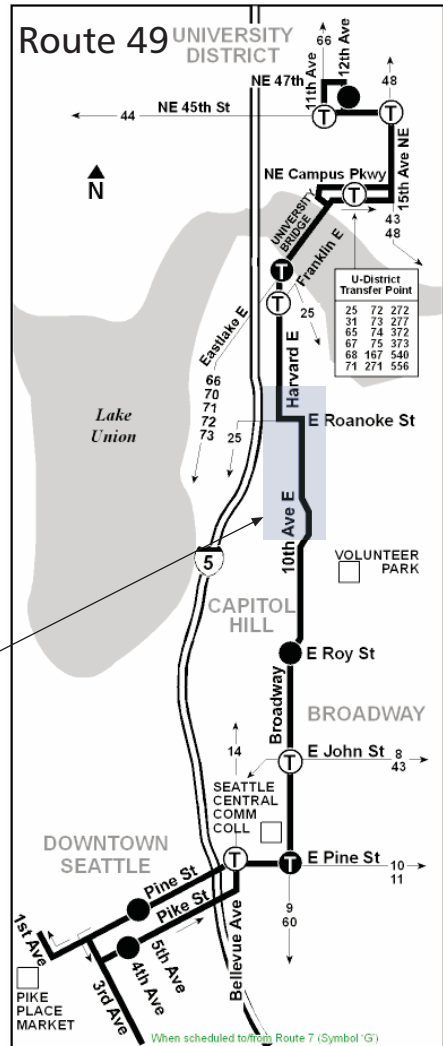

Routes to the Vedanta Society by car (via I-5 or SR 520) are shown in yellow.

*Weekdays only.

Route 25—Weekdays only

MAP LEGEND

- Makes all regular stops.
- Adverse weather route
- TIME POINT: Street intersection used for time schedule reference point listed at the top of time columns to estimate bus arrival and trip times.
- TRANSFER POINT: Route intersection for transferring to the connecting route or routes indicated.
- TIME POINT/TRANSFER POINT combined.
- LANDMARK: A significant geographical reference point.
- 3rd Ave bus stops.

Area shown in detail map, above

Metro Route 25 Weekdays

To DOWNTOWN (Weekday):

55th Av NE & NE 44th	15th Av NE & NE 43rd	On Montlake Blvd (at SR-520)	Boylston Av E & E Roanoke
6:04am	6:16am	6:23am	6:32am
6:33am	6:45am	6:52am	7:01am
7:04am	7:16am	7:25am	7:35am
7:32am	7:45am	7:54am	8:04am
7:53am	8:06am	8:15am	8:25am
8:27am	8:40am	8:49am	8:59am
8:28am	8:41am	8:50am	9:00am
10:28am	10:41am	10:50am	10:59am
11:28am	11:41am	11:50am	11:59am
---	12:41pm	12:50pm	12:59pm
1:06pm	1:40pm	1:49pm	1:58pm
1:36pm	2:39pm	2:49pm	2:58pm
2:31pm	3:29pm	3:40pm	3:50pm
3:29pm	4:05pm	4:16pm	4:26pm
4:05pm	4:55pm	5:06pm	5:16pm
4:41pm	5:17pm	5:28pm	5:38pm
5:08pm	5:40pm	5:50pm	6:00pm
5:42pm	6:08pm	6:18pm	6:27pm
6:10pm	6:38pm	6:47pm	6:56pm
7:13pm	7:52pm	8:00pm	8:09pm