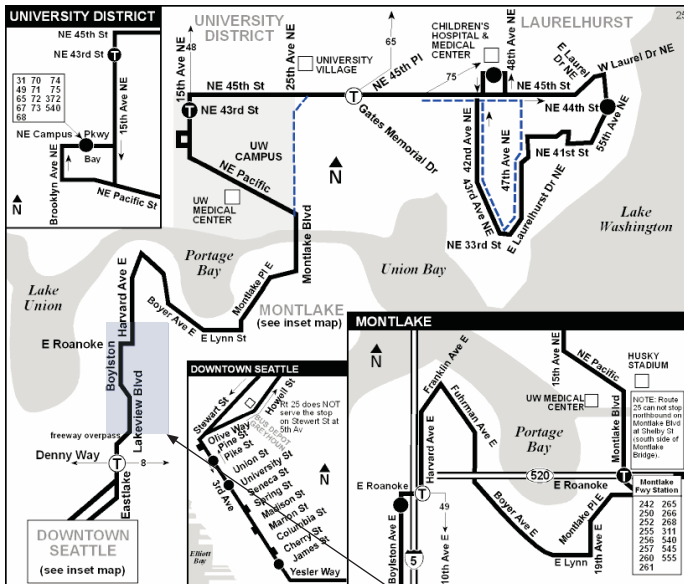

Getting to the Vedanta Society

King County Metro bus routes **25*** and **49** stop less than two blocks from the Society. Schedules, fares, etc. are available at transit.metrokc.gov, or by calling (206) 553-3000 or 1-800-542-7876 (toll-free within Washington State).

Connections to Metro from Pierce and Snohomish counties can be made via Sound Transit. Use the Trip Planner at soundtransit.org or call (206) 398-5000 (1-800-201-4900 toll-free within Washington State).

Routes to the Vedanta Society by car (via I-5 or SR 520) are shown in yellow.

*Weekdays only.

Route 25—Weekdays only

MAP LEGEND

- Makes all regular stops.
- Adverse weather route
- TIME POINT: Street intersection used for time schedule reference point listed at the top of time columns to estimate bus arrival and trip times.
- TRANSFER POINT: Route intersection for transferring to the connecting route or routes indicated.
- TIME POINT/TRANSFER POINT combined.
- LANDMARK: A significant geographical reference point.
- 3rd Ave bus stops.

Area shown in detail map, above

Metro Route 25 Weekdays

To DOWNTOWN (Weekday):

55th Av NE & NE 44th	15th Av NE & NE 43rd	On Montlake Blvd (at SR-520)	Boylston Av E & E Roanoke
6:04am	6:16am	6:23am	6:32am
6:33am	6:45am	6:52am	7:01am
7:04am	7:16am	7:25am	7:35am
7:32am	7:45am	7:54am	8:04am
7:53am	8:06am	8:15am	8:25am
8:27am	8:40am	8:49am	8:59am
8:28am	8:41am	8:50am	9:00am
10:28am	10:41am	10:50am	10:59am
11:28am	11:41am	11:50am	11:59am
---	12:41pm	12:50pm	12:59pm
1:06pm	1:40pm	1:49pm	1:58pm
1:36pm	2:39pm	2:49pm	2:58pm
2:31pm	3:29pm	3:40pm	3:50pm
3:29pm	4:05pm	4:16pm	4:26pm
4:05pm	4:55pm	5:06pm	5:16pm
4:41pm	5:17pm	5:28pm	5:38pm
5:08pm	5:40pm	5:50pm	6:00pm
5:42pm	6:08pm	6:18pm	6:27pm
6:10pm	6:38pm	6:47pm	6:56pm
7:13pm	7:52pm	8:00pm	8:09pm